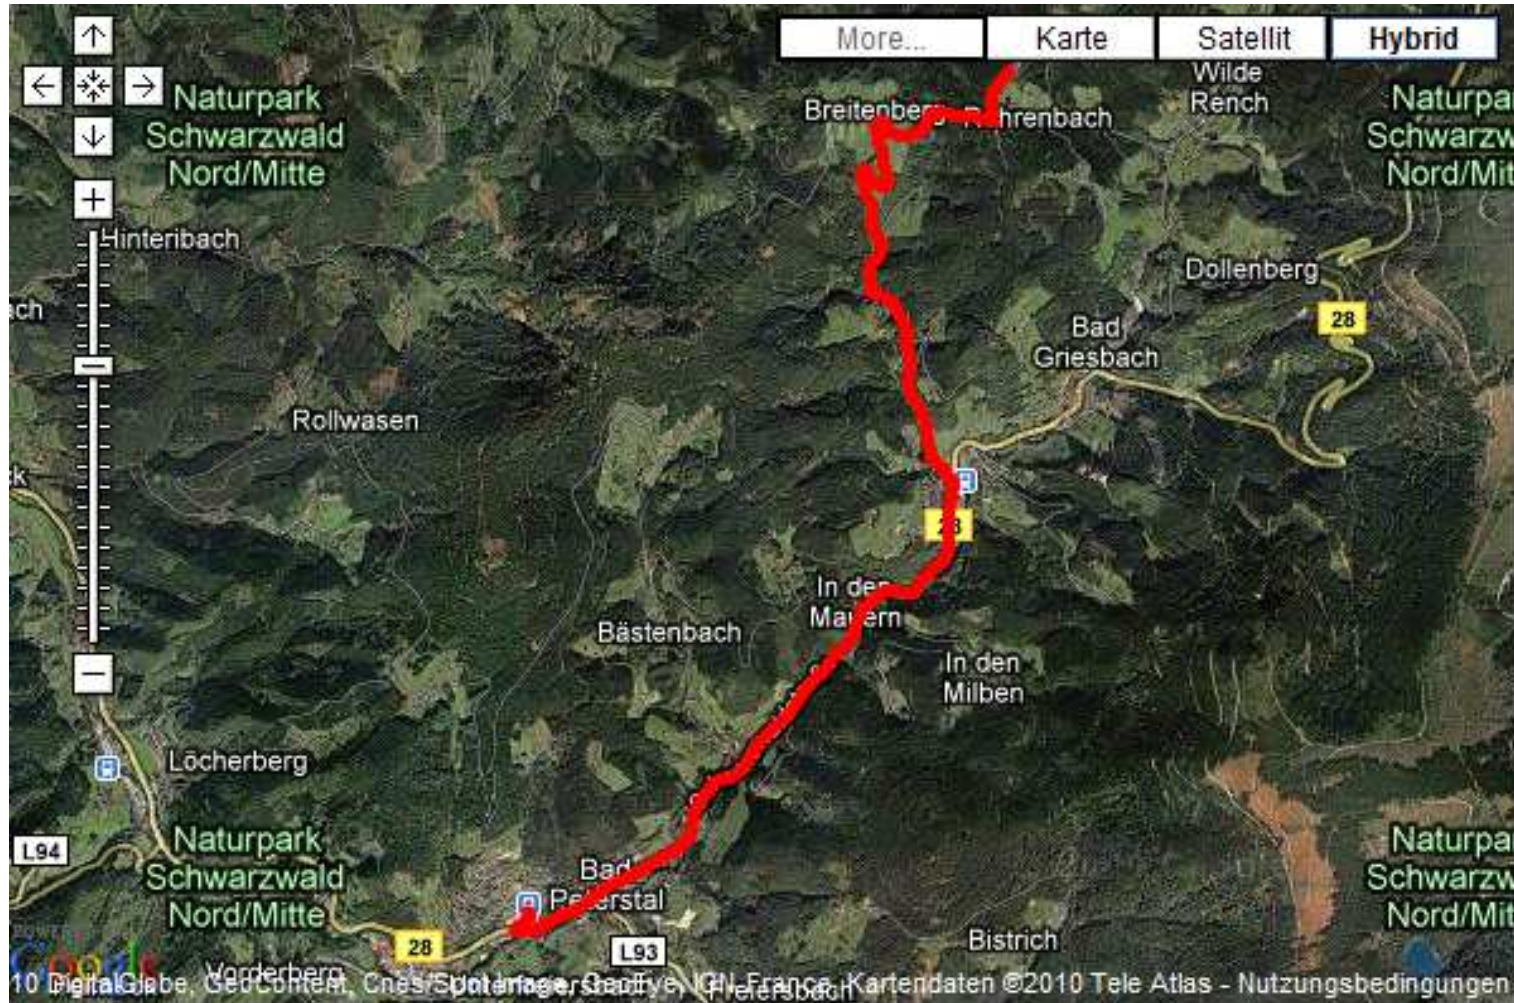

Rollerski World Cup Bad Peterstal July 20-22,2012

Competition track Friday July 20,2012