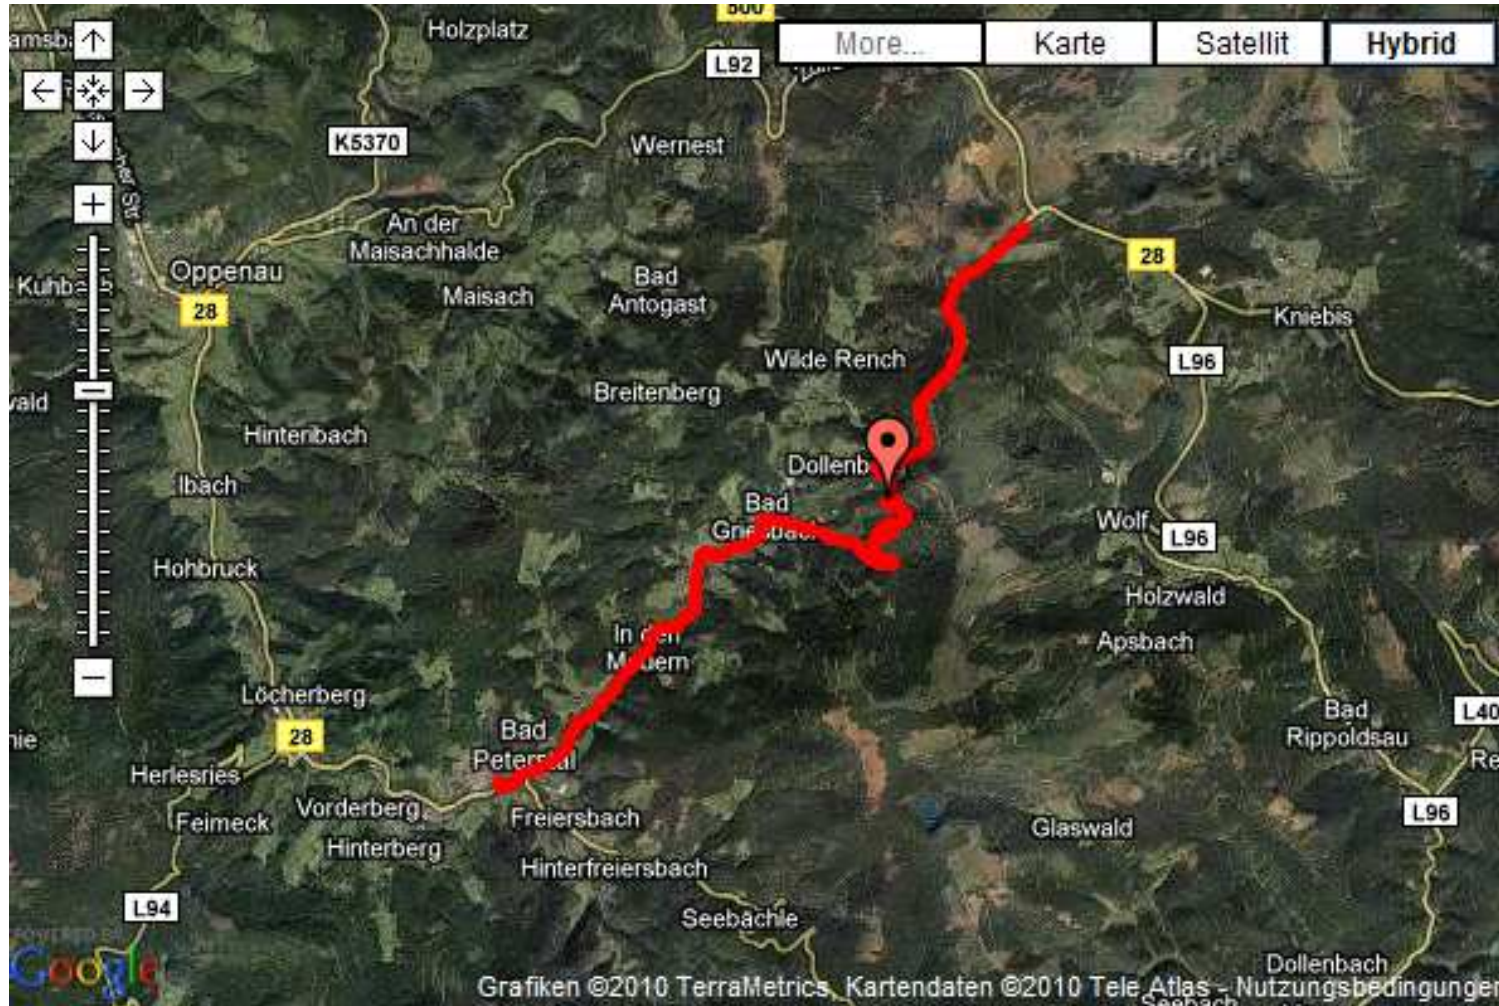

Track profile Friday July 20,2012

Rollerski World Cup Bad Peterstal July 20-22,2012

Competition track Sunday July 22,2012

Rollerski World Cup Bad Peterstal July 20-22,2012

Track profile Sunday July 22,2012