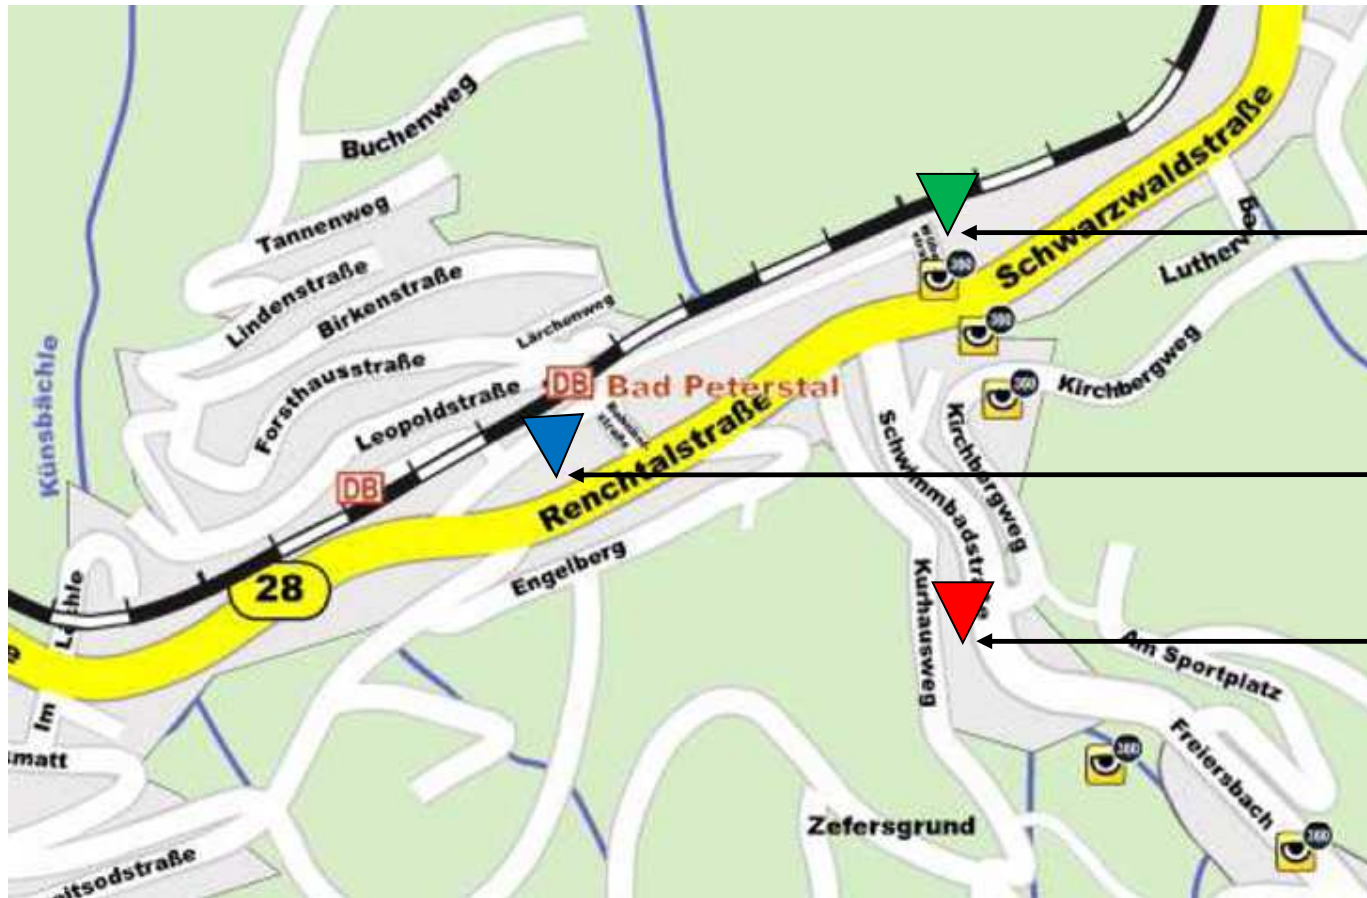

Rollerski World Cup Bad Peterstal July 20-22,2012

Venue and Host Bad Peterstal

- World Cup Office
- Fire Brigade
- First Aid ▼
- Peterstaler Mineralquellen
- Start uphill races
- Start sprint ▼
- City hall Bad Peterstal ▼