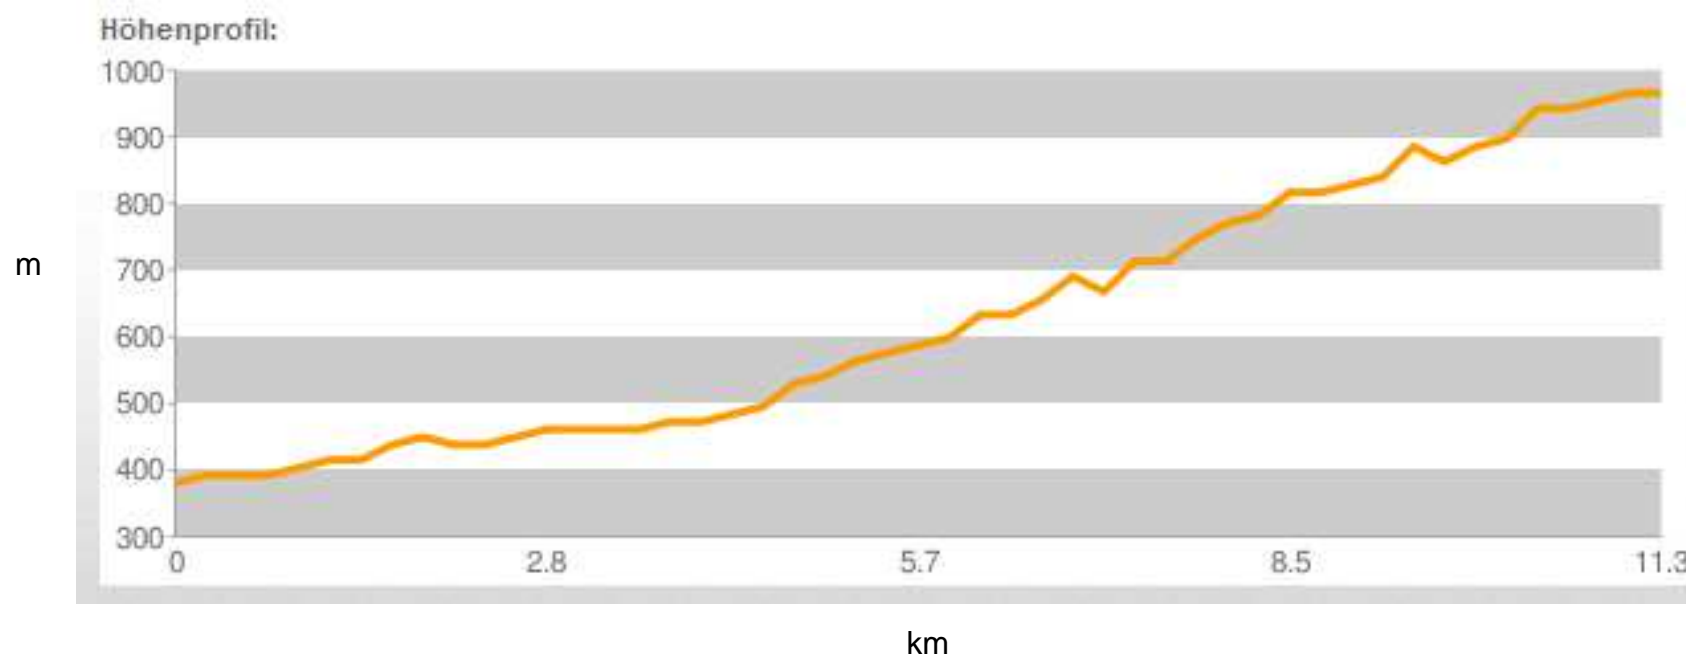

Track profile Friday July 20,2012

Rollerski World Cup Bad Peterstal July 20-22,2012

Competition track Sunday July 22,2012

Rollerski World Cup Bad Peterstal July 20-22,2012

Track profile Sunday July 22,2012